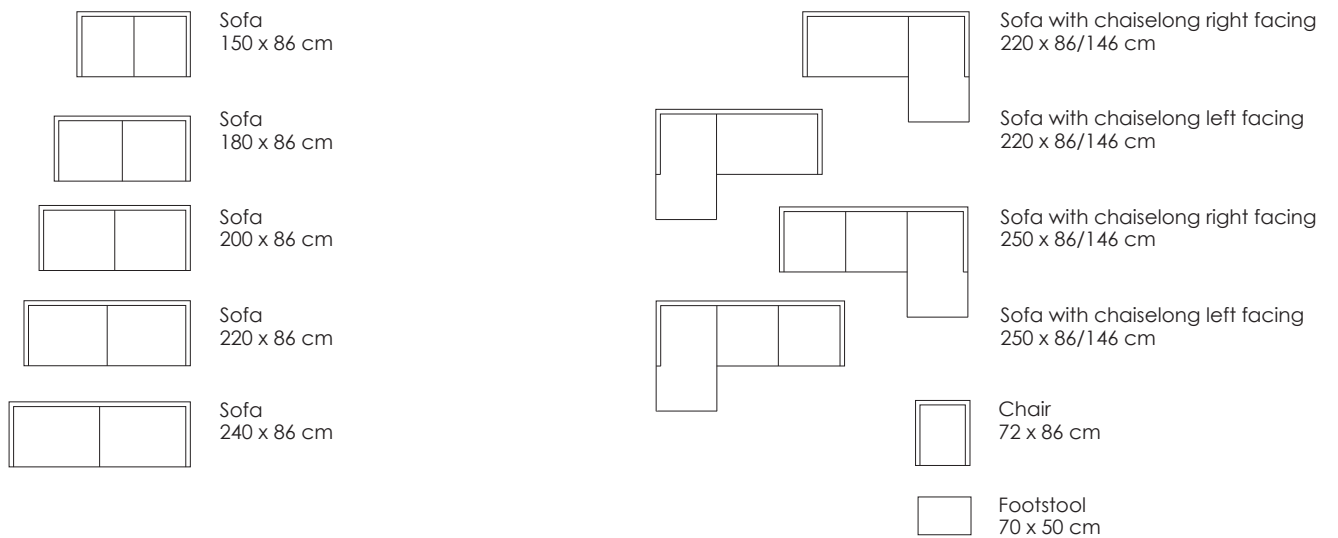

Juul 903 · Design by Jens Juul Eilersen

Arm height (frame): 60 cm · Arm width: 6 cm · Total depth (frame): 86 cm · Seat depth: 52 cm · Seat height: 42 cm · Total height (frame): 67 cm

Juul 903 · Design by Jens Juul Eilersen

Arm height (frame): 60 cm · Arm width: 6 cm · Total depth (frame): 86 cm · Seat depth: 52 cm · Seat height: 42 cm · Total height (frame): 67 cm

Scale 1:100
All overall dimensions correspond to frame sizes.