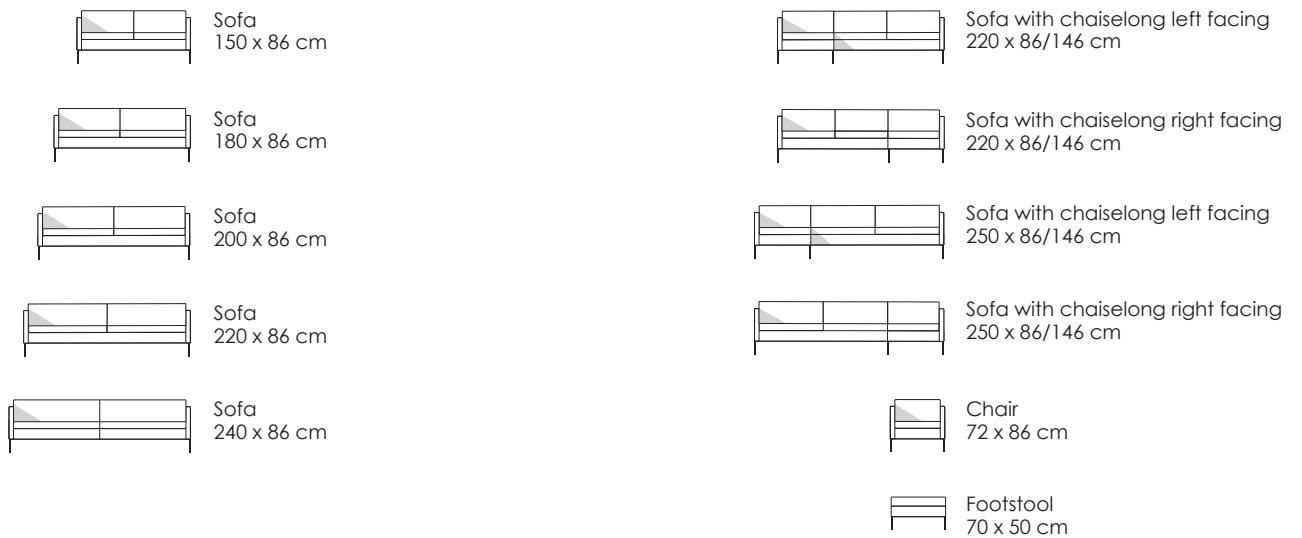

Juul 903 · Design by Jens Juul Eilersen

Arm height (frame): 60 cm · Arm width: 6 cm · Total depth (frame): 86 cm · Seat depth: 52 cm · Seat height: 42 cm · Total height (frame): 67 cm

Juul 903 · Design by Jens Juul Eilersen

Arm height (frame): 60 cm · Arm width: 6 cm · Total depth (frame): 86 cm · Seat depth: 52 cm · Seat height: 42 cm · Total height (frame): 67 cm

Scale 1:100
All overall dimensions correspond to frame sizes.